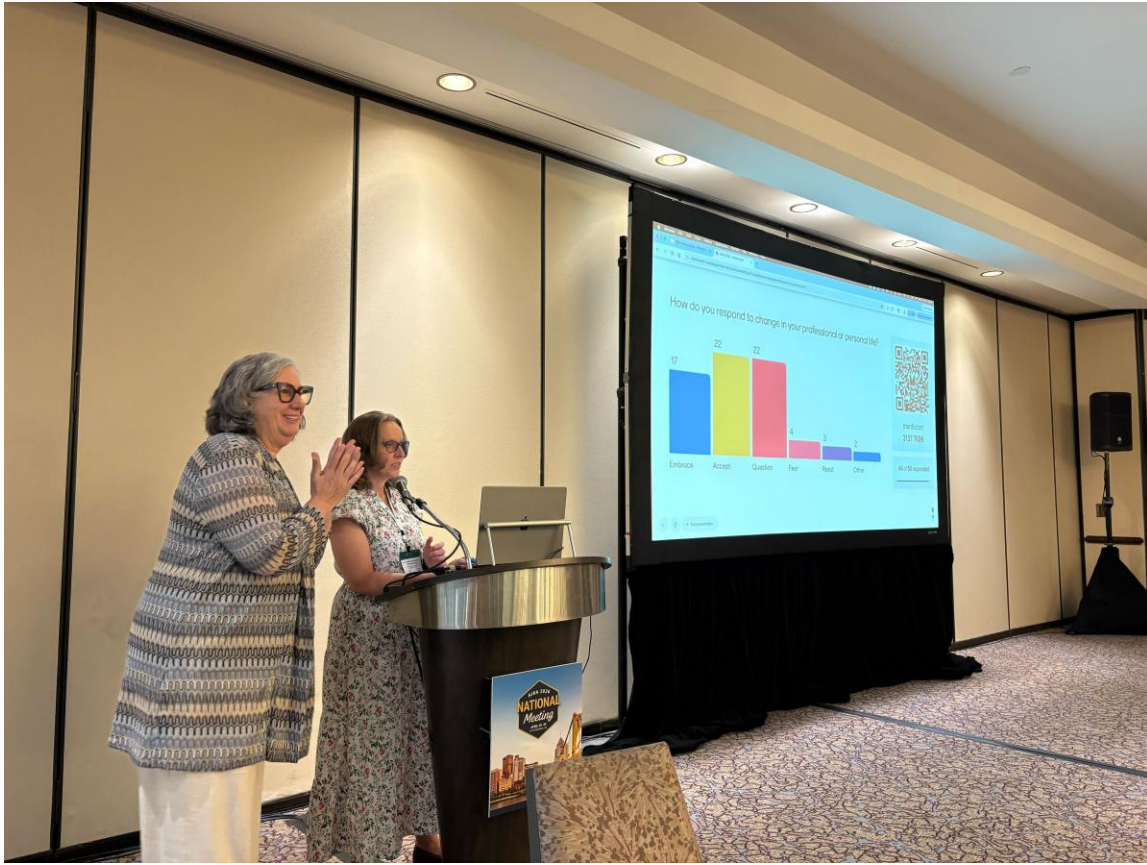

Steve Robison

Epidemiologist

Oregon Immunization Program

The Bridging Connections Challenge Winners

1. Edward Salaguinto
2. Calvin Jr. Gipson
3. Lynelle Paro

A Look Back of the Week

Information Request Raffle